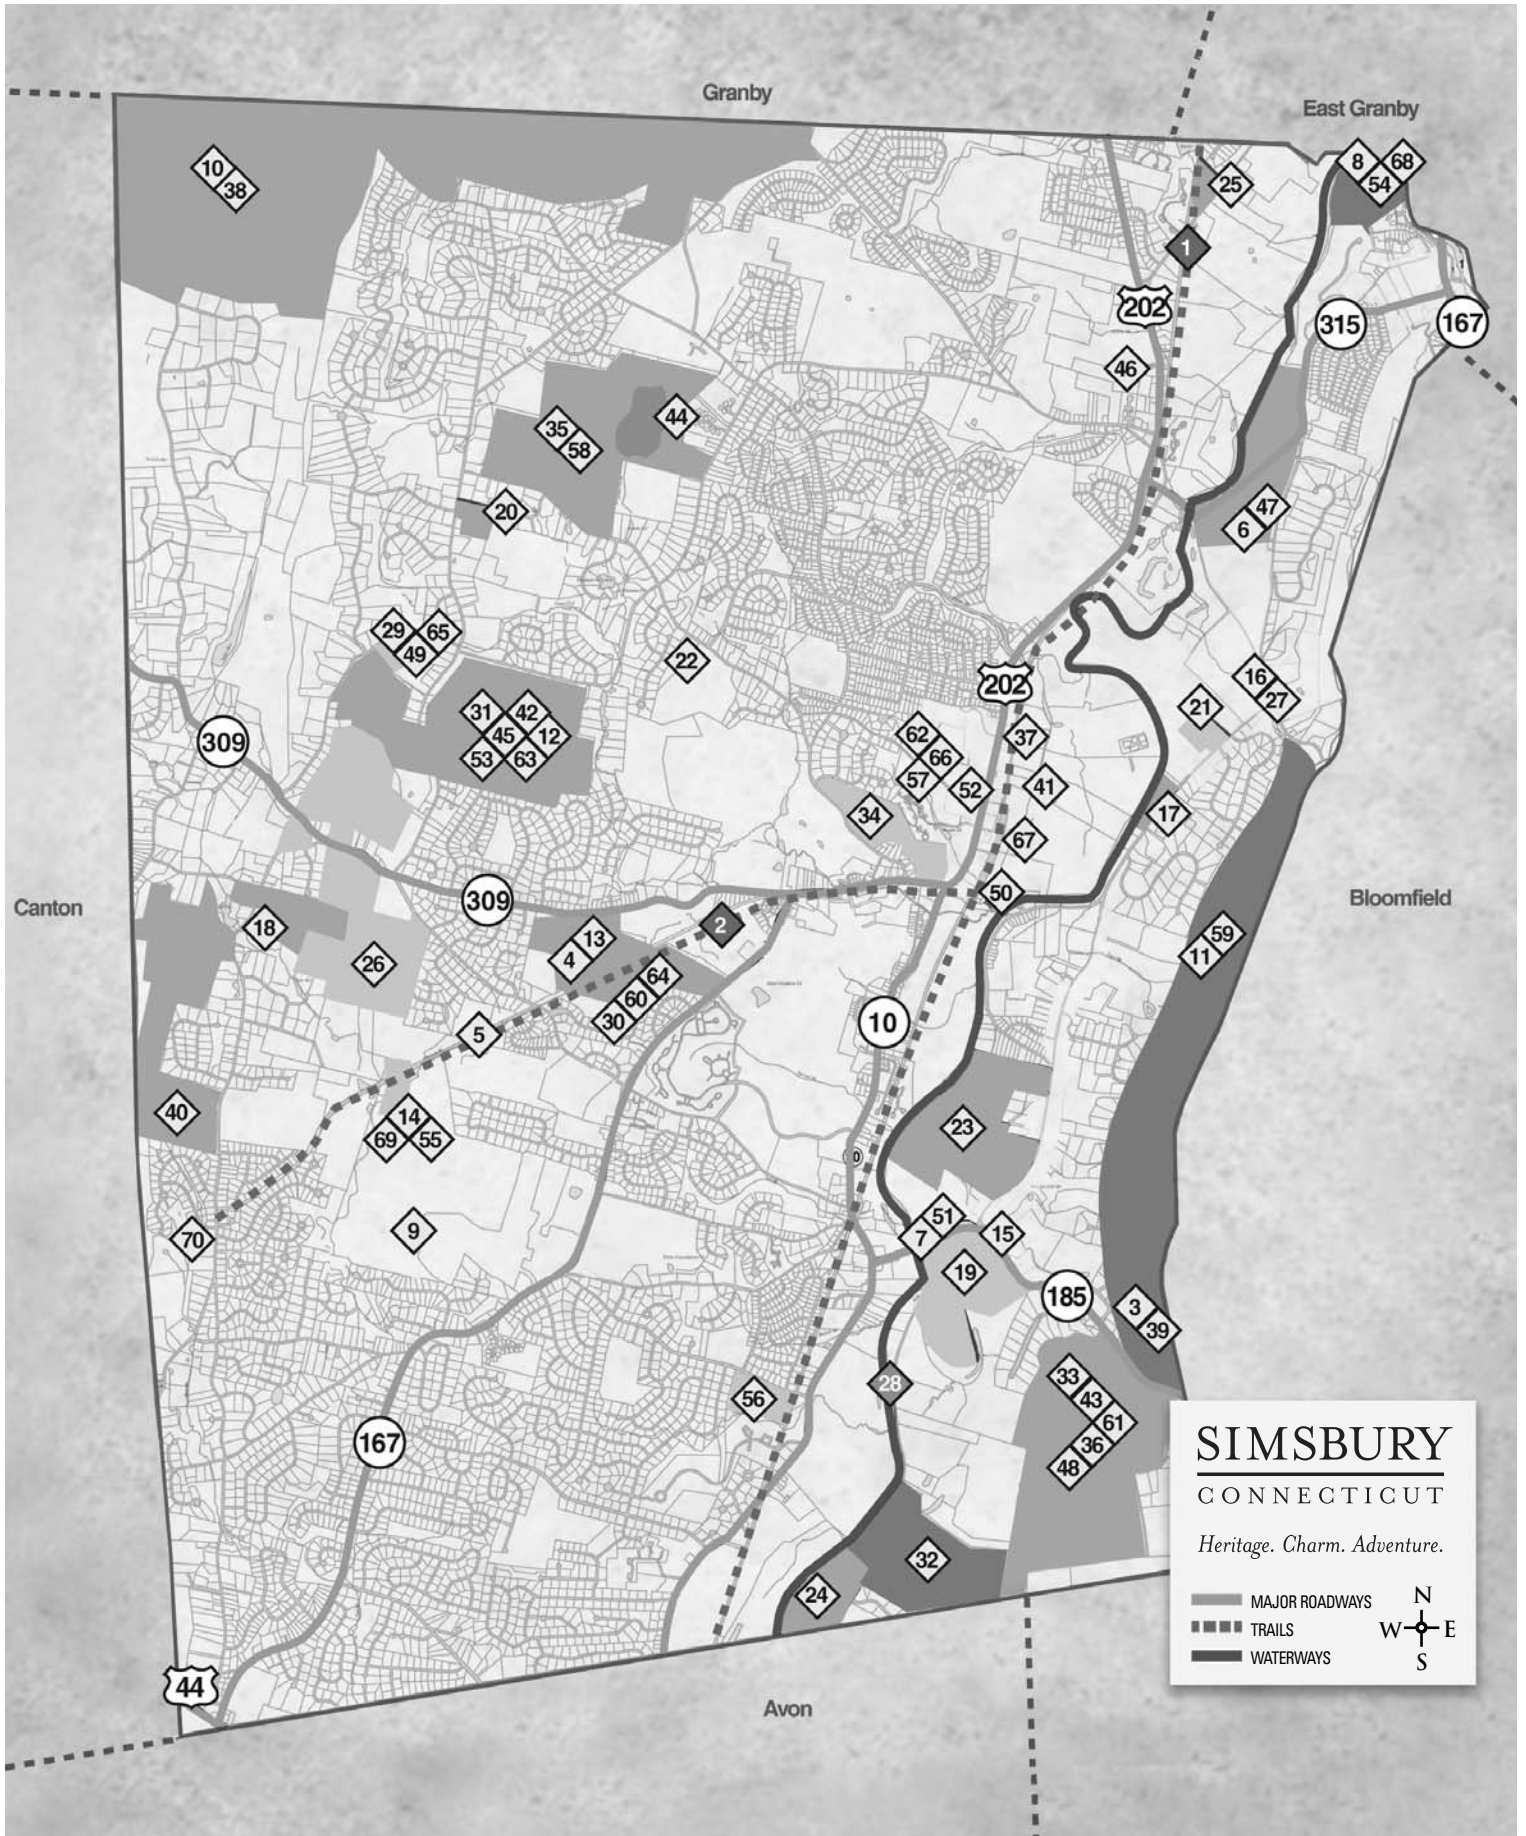

SIMSBURY OUTDOOR ADVENTURE

SIMSBURY CONNECTICUT

Heritage. Charm. Adventure.

- MAJOR ROADWAYS
- TRAILS
- WATERWAYS

S I M S B U R Y O U T D O O R A D V E N T U R E

BIKING:

- 1 Farmington Canal Heritage Trail (multi-use trail)
- 2 Farmington River Trail (multi-use trail)
- 3 Metacomet Trail (mountain biking only)
- 4 Stratton Brook State Park (mountain biking only)
- 5 Town Forest Road

BOAT LAUNCH:

- 6 Curtiss Park
- 7 Pinchot Sycamore Tree Park
- 8 Tariffville Park (whitewater)

SKIING:

- 9 Ethel Walker School Woods
- 10 McLean Game Refuge
- 11 Penwood State Park
- 12 Simsbury Farms Recreation Complex
- 13 Stratton Brook State Park
- 14 Town Forest Park

EQUESTRIAN:

- 15 Folly Farm Stables
- 16 Well-A-Way Farm

FARMS:

- 17 Dewey Flower Farm
- 18 Flamig Farm
- 19 Folly Farm Stables
- 20 George Hall Farm
- 21 Hall Farm
- 22 Hidden Pond Sugarhouse
- 23 Rosedale Farms and Vineyard
- 24 The Pickin' Patch
- 25 Town Farm Dairy
- 26 Tulmeadow Farm
- 27 Well-A-Way Farm

PLAYGROUND

- 65 Meadow Pond Park/Orkil Field
- 66 Memorial Park
- 67 Rotary Park Boundless Playground
- 68 Tariffville Park
- 69 Town Forest Park
- 70 West Mountain Park.